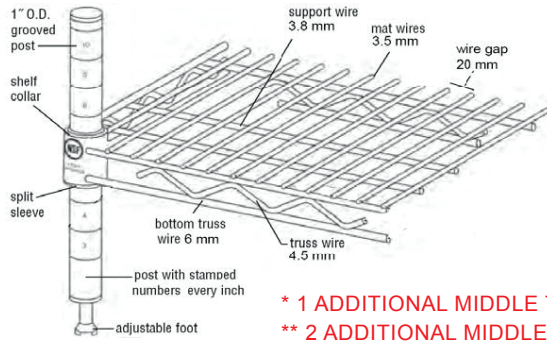

DETAILED SPECIFICATIONS

* 1 ADDITIONAL MIDDLE TRUSS
** 2 ADDITIONAL MIDDLE TRUSSES

WIRE SHELVING - CHROME / EPOXY

	CHROME	GREEN EPOXY	BLACK EPOXY	SIZE (W X L)	PACK	BOXED WT (LBS)
14" WIDE	CS-1424	EPS-1424-G	EPS-1424-BK	14" X 24"	4	24
	CS-1430	EPS-1430-G	EPS-1430-BK	14" X 30"	4	28
	CS-1436	EPS-1436-G	EPS-1436-BK	14" X 36"	4	32
	CS-1442	EPS-1442-G	EPS-1442-BK	14" X 42"	4	36
	CS-1448	EPS-1448-G	EPS-1448-BK	14" X 48"	4	40
	CS-1454	EPS-1454-G	EPS-1454-BK	14" X 54"	4	44
	CS-1460	EPS-1460-G	EPS-1460-BK	14" X 60"	2	28
	CS-1472 *	EPS-1472-G *	EPS-1472-BK *	14" X 72"	2	32
18" WIDE	CS-1824	EPS-1824-G	EPS-1824-BK	18" X 24"	4	28
	CS-1830	EPS-1830-G	EPS-1830-BK	18" X 30"	4	32
	CS-1836	EPS-1836-G	EPS-1836-BK	18" X 36"	4	36
	CS-1842	EPS-1842-G	EPS-1842-BK	18" X 42"	4	40
	CS-1848 *	EPS-1848-G *	EPS-1848-BK *	18" X 48"	4	48
	CS-1854 *	EPS-1854-G *	EPS-1854-BK *	18" X 54"	4	56
	CS-1860 *	EPS-1860-G *	EPS-1860-BK *	18" X 60"	2	30
	CS-1872 *	EPS-1872-G *	EPS-1872-BK *	18" X 72"	2	36
21" WIDE	CS-2124 *	EPS-2124-G *	EPS-2124-BK *	21" X 24"	4	28
	CS-2130	EPS-2130-G	EPS-2130-BK	21" X 30"	4	36
	CS-2136	EPS-2136-G	EPS-2136-BK	21" X 36"	4	40
	CS-2142	EPS-2142-G	EPS-2142-BK	21" X 42"	4	44
	CS-2148 *	EPS-2148-G *	EPS-2148-BK *	21" X 48"	4	52
	CS-2154 *	EPS-2154-G *	EPS-2154-BK *	21" X 54"	2	30
	CS-2160 *	EPS-2160-G *	EPS-2160-BK *	21" X 60"	2	34
	CS-2172 *	EPS-2172-G *	EPS-2172-BK *	21" X 72"	2	40
24" WIDE	CS-2424	EPS-2424-G	EPS-2424-BK	24" X 24"	4	32
	CS-2430	EPS-2430-G	EPS-2430-BK	24" X 30"	4	40
	CS-2436 *	EPS-2436-G *	EPS-2436-BK *	24" X 36"	4	28
	CS-2442 *	EPS-2442-G *	EPS-2442-BK *	24" X 42"	4	56
	CS-2448 *	EPS-2448-G *	EPS-2448-BK *	24" X 48"	4	60
	CS-2454 *	EPS-2454-G *	EPS-2454-BK *	24" X 54"	2	32
	CS-2460 *	EPS-2460-G *	EPS-2460-BK *	24" X 60"	2	32
	CS-2472 **	EPS-2472-G **	EPS-2472-BK **	24" X 72"	2	48

SOME UNITS SHIP UNASSEMBLED FOR REDUCED SHIPPING COST. ALL DIMENSIONS ARE TYPICAL. TOLERANCE +/- .500"

John Boos & Co. is constantly engaged in a program of improving products and therefore reserves the right to change specifications without prior notice.

3601 S. Banker St. • Effingham, IL 62401 • PO BOX 609 • quotes@johnboos.com

071717

www.johnboos.com

443