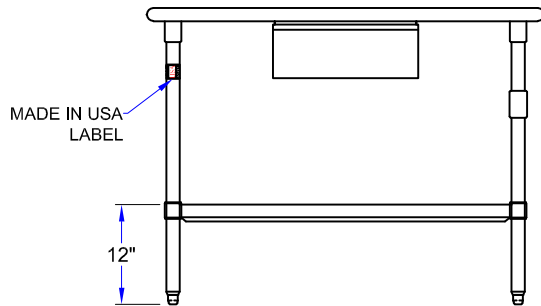

### FEATURES:

- 16 GAUGE STAINLESS STEEL TOP
- TYPE 300 STAINLESS STEEL WITH #4 POLISH, SATIN FINISH
- TOP IS SOUND DEADENED
- REINFORCED WITH 1" X 2" CHANNEL RUNNING LENGTH OF TABLE
- 1-1/2" BULL NOSE EDGE ON FRONT AND REAR WITH SIDE EDGES 90 DEGREE BEND DOWN FOR TABLE LINE-UP
- STAINLESS STEEL BASE WITH ADJUSTABLE UNDERSHELF
- ADJUSTABLE BULLET FEET
- INCLUDES (1) 20" X 15" STAINLESS STEEL TOP WITH ROLLER BEARING DRAWER SLIDES
- STORAGE BAR WITH 6 STAINLESS STEEL HOOKS
- ADDITIONAL STAINLESS STEEL DOUBLE PRONG POT HOOKS: HOOK-SS-DBL
- SHIPPED KNOCKED-DOWN, 1 CARTON
- OPTIONS: SET OF 4 - 5" LOCKING CASTERS: CAS01-R

### MATERIAL:

- TOP: 16 GAUGE, TYPE 300 STAINLESS STEEL WITH #4 POLISH, SATIN FINISH
- SHELF: 18 GAUGE STAINLESS STEEL, (36" WIDE TABLES, 16 GAUGE LOWER SHELF)
- LEGS: 1-5/8" ROUND O.D., 16 GAUGE TUBULAR STAINLESS STEEL
- GUSSETS: STAINLESS STEEL

## CUCINA FORTE

| MODEL #     | SIZE      | HEIGHT  | WEIGHT (LBS) |
|-------------|-----------|---------|--------------|
| BS4824-AS-D | 48" X 24" | 35-3/4" | 100          |
| BS4830-AS-D | 48" X 30" | 35-3/4" | 119          |