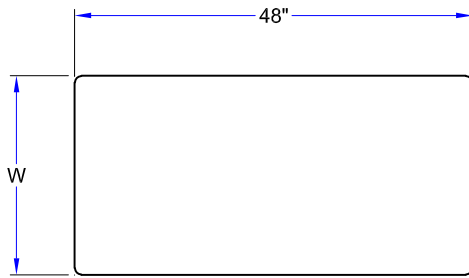

### MATERIAL:

- TOP: 16 GAUGE, TYPE 300 STAINLESS STEEL WITH #4 POLISH, SATIN FINISH
- SHELF: 18 GAUGE STAINLESS STEEL, (36" WIDE TABLES, 16 GAUGE LOWER SHELF)
- LEGS: 1-5/8" ROUND O.D., 16 GAUGE TUBULAR STAINLESS STEEL
- GUSSETS: STAINLESS STEEL

## CUCINA FORTE

| MODEL #     | SIZE      | HEIGHT  | WEIGHT (LBS) |
|-------------|-----------|---------|--------------|
| BS4824-AS-D | 48" X 24" | 35-3/4" | 100          |
| BS4830-AS-D | 48" X 30" | 35-3/4" | 119          |