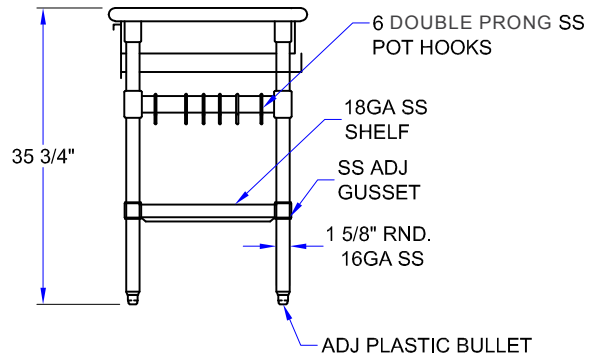

### FEATURES:

- 16 GAUGE STAINLESS STEEL TOP
- TYPE 300 STAINLESS STEEL WITH #4 POLISH, SATIN FINISH
- TOP IS SOUND DEADENED
- REINFORCED WITH 1" X 2" CHANNEL RUNNING LENGTH OF TABLE
- 1-1/2" BULL NOSE EDGE ON FRONT AND REAR WITH SIDE EDGES 90 DEGREE BEND DOWN FOR TABLE LINE-UP
- STAINLESS STEEL BASE WITH ADJUSTABLE UNDERSHELF
- ADJUSTABLE BULLET FEET
- INCLUDES (1) 20" X 15" STAINLESS STEEL TOP WITH ROLLER BEARING DRAWER SLIDES
- STORAGE BAR WITH 6 STAINLESS STEEL HOOKS
- ADDITIONAL STAINLESS STEEL DOUBLE PRONG POT HOOKS: HOOK-SS-DBL
- SHIPPED KNOCKED-DOWN, 1 CARTON
- OPTIONS: SET OF 4 - 5" LOCKING CASTERS: CAS01-R

### MATERIAL:

- TOP: 16 GAUGE, TYPE 300 STAINLESS STEEL WITH #4 POLISH, SATIN FINISH
- SHELF: 18 GAUGE STAINLESS STEEL, (36" WIDE TABLES, 16 GAUGE LOWER SHELF)
- LEGS: 1-5/8" ROUND O.D., 16 GAUGE TUBULAR STAINLESS STEEL
- GUSSETS: STAINLESS STEEL

## CUCINA FORTE

| MODEL #     | SIZE      | HEIGHT  | WEIGHT (LBS) |
|-------------|-----------|---------|--------------|
| BS4824-AS-D | 48" X 24" | 35-3/4" | 100          |
| BS4830-AS-D | 48" X 30" | 35-3/4" | 119          |