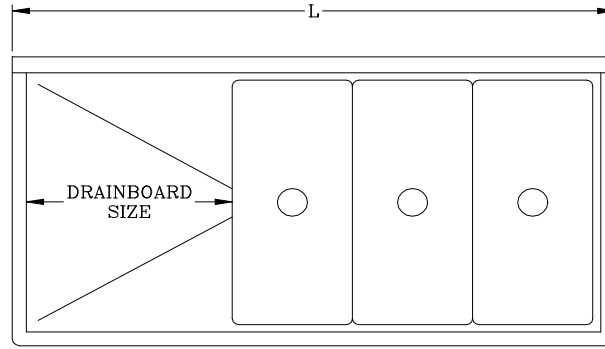

3 COMPARTMENT WITH 2 DRAIN BOARD - STAINLESS STEEL BASE

FEATURES:

- STANDARD 14GA TYPE 300 STAINLESS STEEL WITH #4 POLISH, SATIN FINISH
- 12" & 14" DEEP BOWLS
- ALL CORNERS, BOTH VERTICAL AND HORIZONTAL, COVERED AT 5/8" RADIUS
- BOTTOMS OF BOWLS FORMED FOR DRAINAGE TO 3-1/2" DIAMETER DIE STAMPED OPENING
- FULL LENGTH **10" HIGH BOXED BACKSPLASH**, WITH 2" RETURN TO WALL AT 45 DEGREE AND 3/4" TURNED DOWN REAR LIP
- 1 SET OF FAUCET HOLES 8" ON-CENTER
- 1-1/8" FAUCET HOLES IN BACKSPLASH
- SOLID STAINLESS STEEL FRONT PANEL, TYPE 300 STAINLESS STEEL WITH #4 POLISH, SATIN FINISH
- ALL OUTSIDE CORNERS OF ASSEMBLY ARE BULLNOSED TO PROVIDE SAFE, CLEAN, AND POLISHED EDGE

CONSTRUCTION:

- TOP: STAINLESS STEEL SINKS ARE TIG WELDED, EXPOSED WELDS ARE POLISHED TO MATCH ADJACENT SURFACE
- BASE: STAINLESS STEEL BASES, STANDARD K.D.

14GA - "43PB-2D" PRO-BOWL PLATTER SINKS

12" DEEP	QTY	14" DEEP	QTY
43PB1431-2D18		43PB14314-2D18	
43PB1431-2D24		43PB14314-2D24	
43PB1431-2D30		43PB14314-2D30	

OPTIONAL ACCESSORIES

DESCRIPTION	QTY
END SPLASHES, R, L, OR BOTH	
FAUCETS	
ADD-A-FAUCETS	
PRE-RINSE UNITS	
LEVEL WASTE	
OVERSHELVES	
POT RACK	

DETAILED SPECIFICATIONS

	12" DEEP	14" DEEP
A	14"	16"
B	12"	14"
C	10"	10"
D	43"	43"

BOWLS

BOWL SIZE	F	G	H
14" X 31"	36-1/2"	31"	18-7/16"

(12" DEEP) 14GA - "43PB-2D" PRO-BOWL PLATTER SINKS

MODEL	BOWL SIZE	DIMENSIONS	DB	WT. (LBS)
43PB1431-2D18	14 X 31 X 12	81-1/4" X 36-1/2"	18"	183
43PB1431-2D24	14 X 31 X 12	93-1/4" X 36-1/2"	24"	196
43PB1431-2D30	14 X 31 X 12	105-1/4" X 36-1/2"	30"	209