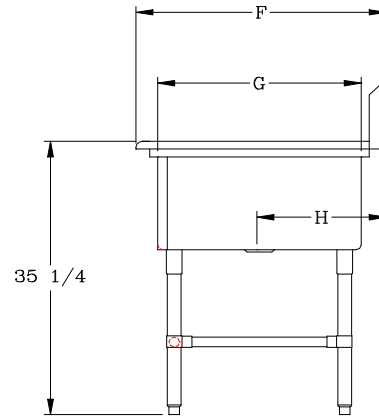

CONSTRUCTION:

- TOP: STAINLESS STEEL SINKS ARE TIG WELDED, EXPOSED WELDS ARE POLISHED TO MATCH ADJACENT SURFACE
- BASE: STAINLESS STEEL BASES, STANDARD K.D.

14GA - "43PB-2D" PRO-BOWL PLATTER SINKS

12" DEEP	QTY	14" DEEP	QTY
43PB1431-2D18		43PB14314-2D18	
43PB1431-2D24		43PB14314-2D24	
43PB1431-2D30		43PB14314-2D30	

OPTIONAL ACCESSORIES

DESCRIPTION	QTY
END SPLASHES, R, L, OR BOTH	
FAUCETS	
ADD-A-FAUCETS	
PRE-RINSE UNITS	
LEVEL WASTE	
OVERSHELVES	
POT RACK	

DETAILED SPECIFICATIONS

	12" DEEP	14" DEEP
A	14"	16"
B	12"	14"
C	10"	10"
D	43"	43"

BOWLS

BOWL SIZE	F	G	H
14" X 31"	36-1/2"	31"	18-7/16"

(12" DEEP) 14GA - "43PB-2D" PRO-BOWL PLATTER SINKS

MODEL	BOWL SIZE	DIMENSIONS	DB	WT. (LBS)
43PB1431-2D18	14 X 31 X 12	81-1/4" X 36-1/2"	18"	183
43PB1431-2D24	14 X 31 X 12	93-1/4" X 36-1/2"	24"	196
43PB1431-2D30	14 X 31 X 12	105-1/4" X 36-1/2"	30"	209

(14" DEEP) 14GA - "43PB-2D" PRO-BOWL PLATTER SINKS

MODEL	BOWL SIZE	DIMENSIONS	DB	WT. (LBS)
43PB14314-2D18	14 X 31 X 14	81-1/4" X 36-1/2"	18"	197
43PB14314-2D24	14 X 31 X 14	93-1/4" X 36-1/2"	24"	210
43PB14314-2D30	14 X 31 X 14	105-1/4" X 36-1/2"	30"	223