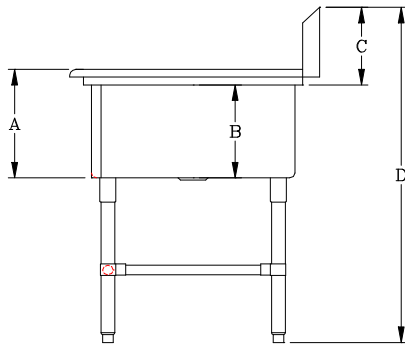

CONSTRUCTION:

- TOP: STAINLESS STEEL SINKS ARE TIG WELDED, EXPOSED WELDS ARE POLISHED TO MATCH ADJACENT SURFACE
- BASE: STAINLESS STEEL BASES, STANDARD K.D.

14GA - "43PB-2D" PRO-BOWL PLATTER SINKS

12" DEEP	QTY	14" DEEP	QTY
43PB1431-2D18		43PB14314-2D18	
43PB1431-2D24		43PB14314-2D24	
43PB1431-2D30		43PB14314-2D30	

OPTIONAL ACCESSORIES

DESCRIPTION	QTY
END SPLASHES, R, L, OR BOTH	
FAUCETS	
ADD-A-FAUCETS	
PRE-RINSE UNITS	
LEVEL WASTE	
OVERSHELVES	
POT RACK	

DETAILED SPECIFICATIONS

	12" DEEP	14" DEEP
A	14"	16"
B	12"	14"
C	10"	10"
D	43"	43"

BOWLS

BOWL SIZE	F	G	H
14" X 31"	36-1/2"	31"	18-7/16"

(12" DEEP) 14GA - "43PB-2D" PRO-BOWL PLATTER SINKS

MODEL	BOWL SIZE	DIMENSIONS	DB	WT. (LBS)
43PB1431-2D18	14 X 31 X 12	81-1/4" X 36-1/2"	18"	183
43PB1431-2D24	14 X 31 X 12	93-1/4" X 36-1/2"	24"	196
43PB1431-2D30	14 X 31 X 12	105-1/4" X 36-1/2"	30"	209

(14" DEEP) 14GA - "43PB-2D" PRO-BOWL PLATTER SINKS

MODEL	BOWL SIZE	DIMENSIONS	DB	WT. (LBS)
43PB14314-2D18	14 X 31 X 14	81-1/4" X 36-1/2"	18"	197
43PB14314-2D24	14 X 31 X 14	93-1/4" X 36-1/2"	24"	210
43PB14314-2D30	14 X 31 X 14	105-1/4" X 36-1/2"	30"	223