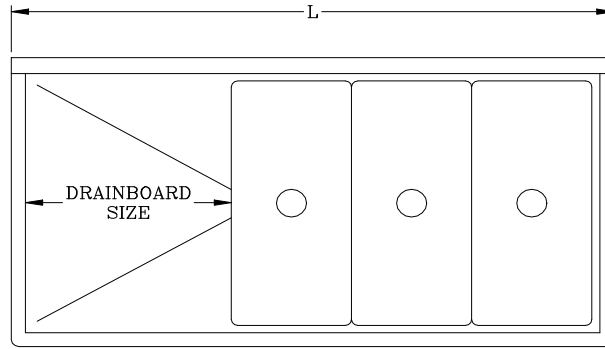

3 COMPARTMENT WITH 1 DRAIN BOARD - STAINLESS STEEL BASE

FEATURES:

- STANDARD 14GA TYPE 300 STAINLESS STEEL WITH #4 POLISH, SATIN FINISH
- 12" & 14" DEEP BOWLS
- ALL CORNERS, BOTH VERTICAL AND HORIZONTAL, COVERED AT 5/8" RADIUS
- BOTTOMS OF BOWLS FORMED FOR DRAINAGE TO 3-1/2" DIAMETER DIE STAMPED OPENING
- FULL LENGTH **10" HIGH BOXED BACKSPLASH**, WITH 2" RETURN TO WALL AT 45 DEGREE AND 3/4" TURNED DOWN REAR LIP
- 1 SET OF FAUCET HOLES 8" ON-CENTER
- 1-1/8" FAUCET HOLES IN BACKSPLASH
- SOLID STAINLESS STEEL FRONT PANEL, TYPE 300 STAINLESS STEEL WITH #4 POLISH, SATIN FINISH
- ALL OUTSIDE CORNERS OF ASSEMBLY ARE BULLNOSED TO PROVIDE SAFE, CLEAN, AND POLISHED EDGE

SPECIFY LEFT SIDE OR RIGHT SIDE DRAIN BOARD

CONSTRUCTION:

- TOP: STAINLESS STEEL SINKS ARE TIG WELDED, EXPOSED WELDS ARE POLISHED TO MATCH ADJACENT SURFACE
- BASE: STAINLESS STEEL BASES, STANDARD K.D.

14GA - "43PB-1D" PRO-BOWL PLATTER SINKS

12" DEEP	QTY	14" DEEP	QTY
43PB1431-1D18		43PB14314-1D18	
43PB1431-1D24		43PB14314-1D24	
43PB1431-1D30		43PB14314-1D30	

OPTIONAL ACCESSORIES

DESCRIPTION	QTY
END SPLASHES, R, L, OR BOTH	
FAUCETS	
ADD-A-FAUCETS	
PRE-RINSE UNITS	
LEVEL WASTE	
OVERSHELVES	
POT RACK	

DETAILED SPECIFICATIONS

	12" DEEP	14" DEEP
A	14"	16"
B	12"	14"
C	10"	10"
D	43"	43"

BOWLS

BOWL SIZE	F	G	H
14" X 31"	36-1/2"	31"	18-7/16"

(12" DEEP) 14GA - "43PB-1D" PRO-BOWL PLATTER SINKS

MODEL	BOWL SIZE	DIMENSIONS	DB	WT. (LBS)
43PB1431-1D18	14 X 31 X 12	64-3/16" X 36-1/2"	18"	166
43PB1431-1D24	14 X 31 X 12	70-3/16" X 36-1/2"	24"	173
43PB1431-1D30	14 X 31 X 12	76-3/16" X 36-1/2"	30"	179