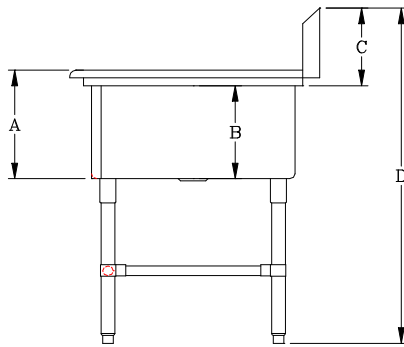

SPECIFY LEFT SIDE OR RIGHT SIDE DRAIN BOARD

CONSTRUCTION:

- TOP: STAINLESS STEEL SINKS ARE TIG WELDED, EXPOSED WELDS ARE POLISHED TO MATCH ADJACENT SURFACE
- BASE: STAINLESS STEEL BASES, STANDARD K.D.

14GA - "43PB-1D" PRO-BOWL PLATTER SINKS

12" DEEP	QTY	14" DEEP	QTY
43PB1431-1D18		43PB14314-1D18	
43PB1431-1D24		43PB14314-1D24	
43PB1431-1D30		43PB14314-1D30	

OPTIONAL ACCESSORIES

DESCRIPTION	QTY
END SPLASHES, R, L, OR BOTH	
FAUCETS	
ADD-A-FAUCETS	
PRE-RINSE UNITS	
LEVEL WASTE	
OVERSHELVES	
POT RACK	

DETAILED SPECIFICATIONS

	12" DEEP	14" DEEP
A	14"	16"
B	12"	14"
C	10"	10"
D	43"	43"

BOWLS

BOWL SIZE	F	G	H
14" X 31"	36-1/2"	31"	18-7/16"

(12" DEEP) 14GA - "43PB-1D" PRO-BOWL PLATTER SINKS

MODEL	BOWL SIZE	DIMENSIONS	DB	WT. (LBS)
43PB1431-1D18	14 X 31 X 12	64-3/16" X 36-1/2"	18"	166
43PB1431-1D24	14 X 31 X 12	70-3/16" X 36-1/2"	24"	173
43PB1431-1D30	14 X 31 X 12	76-3/16" X 36-1/2"	30"	179

(14" DEEP) 14GA - "43PB-1D" PRO-BOWL PLATTER SINKS

MODEL	BOWL SIZE	DIMENSIONS	DB	WT. (LBS)
43PB14314-1D18	14 X 31 X 14	64-3/16" X 36-1/2"	18"	180
43PB14314-1D24	14 X 31 X 14	70-3/16" X 36-1/2"	24"	186
43PB14314-1D30	14 X 31 X 14	76-3/16" X 36-1/2"	30"	193