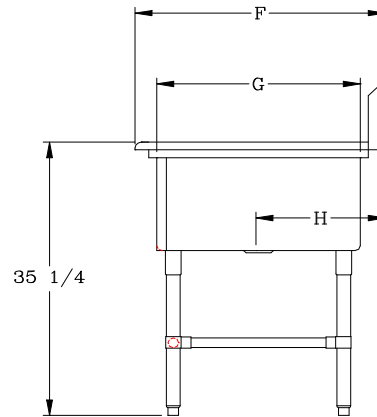

SPECIFY LEFT SIDE OR RIGHT SIDE DRAIN BOARD

CONSTRUCTION:

- TOP: STAINLESS STEEL SINKS ARE TIG WELDED, EXPOSED WELDS ARE POLISHED TO MATCH ADJACENT SURFACE
- BASE: STAINLESS STEEL BASES, STANDARD K.D.

14GA - "43PB-1D" PRO-BOWL PLATTER SINKS

12" DEEP	QTY	14" DEEP	QTY
43PB1431-1D18		43PB14314-1D18	
43PB1431-1D24		43PB14314-1D24	
43PB1431-1D30		43PB14314-1D30	

OPTIONAL ACCESSORIES

DESCRIPTION	QTY
END SPLASHES, R, L, OR BOTH	
FAUCETS	
ADD-A-FAUCETS	
PRE-RINSE UNITS	
LEVEL WASTE	
OVERSHELVES	
POT RACK	

DETAILED SPECIFICATIONS

	12" DEEP	14" DEEP
A	14"	16"
B	12"	14"
C	10"	10"
D	43"	43"

BOWLS

BOWL SIZE	F	G	H
14" X 31"	36-1/2"	31"	18-7/16"

(12" DEEP) 14GA - "43PB-1D" PRO-BOWL PLATTER SINKS

MODEL	BOWL SIZE	DIMENSIONS	DB	WT. (LBS)
43PB1431-1D18	14 X 31 X 12	64-3/16" X 36-1/2"	18"	166
43PB1431-1D24	14 X 31 X 12	70-3/16" X 36-1/2"	24"	173
43PB1431-1D30	14 X 31 X 12	76-3/16" X 36-1/2"	30"	179

(14" DEEP) 14GA - "43PB-1D" PRO-BOWL PLATTER SINKS

MODEL	BOWL SIZE	DIMENSIONS	DB	WT. (LBS)
43PB14314-1D18	14 X 31 X 14	64-3/16" X 36-1/2"	18"	180
43PB14314-1D24	14 X 31 X 14	70-3/16" X 36-1/2"	24"	186
43PB14314-1D30	14 X 31 X 14	76-3/16" X 36-1/2"	30"	193