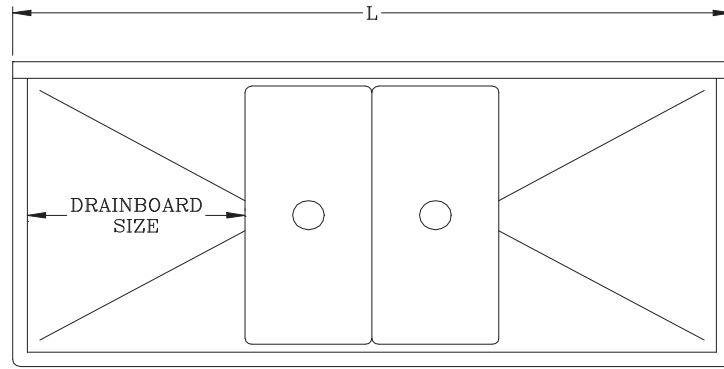

CONSTRUCTION:

- TOP: STAINLESS STEEL SINKS ARE TIG WELDED, EXPOSED WELDS ARE POLISHED TO MATCH ADJACENT SURFACE
- BASE: STAINLESS STEEL BASES, STANDARD K.D.

14GA - "42PB-2D" PRO-BOWL PLATTER SINKS

12" DEEP	QTY	14" DEEP	QTY
42PB1431-2D18		42PB14314-2D18	
42PB1431-2D24		42PB14314-2D24	
42PB1431-2D30		42PB14314-2D30	

OPTIONAL ACCESSORIES

DESCRIPTION	QTY
END SPLASHES, R, L, OR BOTH	
FAUCETS	
ADD-A-FAUCETS	
PRE-RINSE UNITS	
LEVEL WASTE	
OVERSHELVES	
POT RACK	

DETAILED SPECIFICATIONS

	12" DEEP	14" DEEP
A	14"	16"
B	12"	14"
C	10"	10"
D	43"	43"

BOWLS

BOWL SIZE	F	G	H
14" X 31"	36-1/2"	31"	18-7/16"

(12" DEEP) 14GA - "42PB-2D" PRO-BOWL PLATTER SINKS

MODEL	BOWL SIZE	DIMENSIONS	DB	WT. (LBS)
42PB1431-2D18	14 X 31 X 12	67-3/16" X 36-1/2"	18"	142
42PB1431-2D24	14 X 31 X 12	79-3/16" X 36-1/2"	24"	155
42PB1431-2D30	14 X 31 X 12	91-3/16" X 36-1/2"	30"	167

(14" DEEP) 14GA - "42PB-2D" PRO-BOWL PLATTER SINKS

MODEL	BOWL SIZE	DIMENSIONS	DB	WT. (LBS)
42PB14314-2D18	14 X 31 X 14	67-3/16" X 36-1/2"	18"	150
42PB14314-2D24	14 X 31 X 14	79-3/16" X 36-1/2"	24"	163
42PB14314-2D30	14 X 31 X 14	91-3/16" X 36-1/2"	30"	176