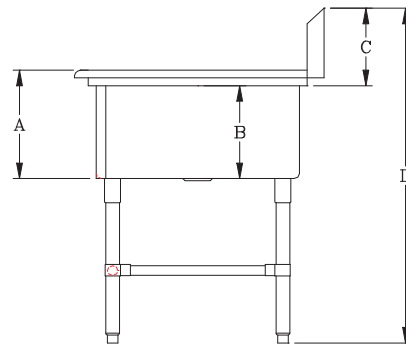

CONSTRUCTION:

- TOP: STAINLESS STEEL SINKS ARE TIG WELDED, EXPOSED WELDS ARE POLISHED TO MATCH ADJACENT SURFACE
- BASE: STAINLESS STEEL BASES, STANDARD K.D.

14GA - "42PB-2D" PRO-BOWL PLATTER SINKS

12" DEEP	QTY	14" DEEP	QTY
42PB1431-2D18		42PB14314-2D18	
42PB1431-2D24		42PB14314-2D24	
42PB1431-2D30		42PB14314-2D30	

OPTIONAL ACCESSORIES

DESCRIPTION	QTY
END SPLASHES, R, L, OR BOTH	
FAUCETS	
ADD-A-FAUCETS	
PRE-RINSE UNITS	
LEVEL WASTE	
OVERSHELVES	
POT RACK	

DETAILED SPECIFICATIONS

	12" DEEP	14" DEEP
A	14"	16"
B	12"	14"
C	10"	10"
D	43"	43"

BOWLS

BOWL SIZE	F	G	H
14" X 31"	36-1/2"	31"	18-7/16"

(12" DEEP) 14GA - "42PB-2D" PRO-BOWL PLATTER SINKS

MODEL	BOWL SIZE	DIMENSIONS	DB	WT. (LBS)
42PB1431-2D18	14 X 31 X 12	67-3/16" X 36-1/2"	18"	142
42PB1431-2D24	14 X 31 X 12	79-3/16" X 36-1/2"	24"	155
42PB1431-2D30	14 X 31 X 12	91-3/16" X 36-1/2"	30"	167

(14" DEEP) 14GA - "42PB-2D" PRO-BOWL PLATTER SINKS

MODEL	BOWL SIZE	DIMENSIONS	DB	WT. (LBS)
42PB14314-2D18	14 X 31 X 14	67-3/16" X 36-1/2"	18"	150
42PB14314-2D24	14 X 31 X 14	79-3/16" X 36-1/2"	24"	163
42PB14314-2D30	14 X 31 X 14	91-3/16" X 36-1/2"	30"	176