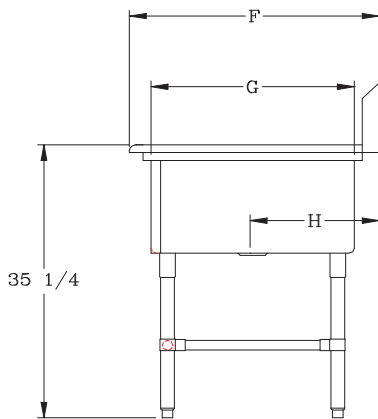

CONSTRUCTION:

- TOP: STAINLESS STEEL SINKS ARE TIG WELDED, EXPOSED WELDS ARE POLISHED TO MATCH ADJACENT SURFACE
- BASE: STAINLESS STEEL BASES, STANDARD K.D.

14GA - "42PB-2D" PRO-BOWL PLATTER SINKS

12" DEEP	QTY	14" DEEP	QTY
42PB1431-2D18		42PB14314-2D18	
42PB1431-2D24		42PB14314-2D24	
42PB1431-2D30		42PB14314-2D30	

OPTIONAL ACCESSORIES

DESCRIPTION	QTY
END SPLASHES, R, L, OR BOTH	
FAUCETS	
ADD-A-FAUCETS	
PRE-RINSE UNITS	
LEVEL WASTE	
OVERSHELVES	
POT RACK	

DETAILED SPECIFICATIONS

	12" DEEP	14" DEEP
A	14"	16"
B	12"	14"
C	10"	10"
D	43"	43"

BOWLS

BOWL SIZE	F	G	H
14" X 31"	36-1/2"	31"	18-7/16"

(12" DEEP) 14GA - "42PB-2D" PRO-BOWL PLATTER SINKS

MODEL	BOWL SIZE	DIMENSIONS	DB	WT. (LBS)
42PB1431-2D18	14 X 31 X 12	67-3/16" X 36-1/2"	18"	142
42PB1431-2D24	14 X 31 X 12	79-3/16" X 36-1/2"	24"	155
42PB1431-2D30	14 X 31 X 12	91-3/16" X 36-1/2"	30"	167

(14" DEEP) 14GA - "42PB-2D" PRO-BOWL PLATTER SINKS

MODEL	BOWL SIZE	DIMENSIONS	DB	WT. (LBS)
42PB14314-2D18	14 X 31 X 14	67-3/16" X 36-1/2"	18"	150
42PB14314-2D24	14 X 31 X 14	79-3/16" X 36-1/2"	24"	163
42PB14314-2D30	14 X 31 X 14	91-3/16" X 36-1/2"	30"	176