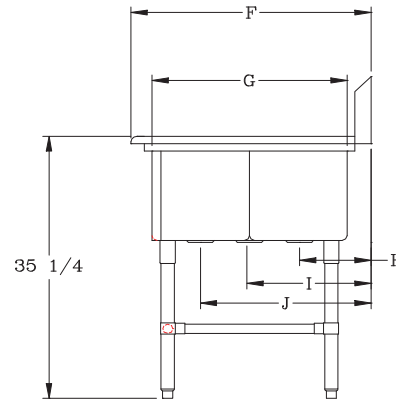

SPECIFY LEFT SIDE OR RIGHT SIDE DRAIN BOARD

CONSTRUCTION:

- TOP: STAINLESS STEEL SINKS ARE TIG WELDED, EXPOSED WELDS ARE POLISHED TO MATCH ADJACENT SURFACE
- BASE: STAINLESS STEEL BASES, STANDARD K.D.

16GA "3PB-1D" PRO-BOWL PLATTER SINKS

DETAILED SPECIFICATIONS

	12" DEEP	14" DEEP
A	14"	16"
B	12"	14"
C	10"	10"
D	43"	43"

BOWLS

BOWL SIZE	F	G	H	I	J
24 X 24	29-1/2"	24"	-	14-15/16"	-
32 X 12	29-1/2"	24"	8-5/16"	-	20-5/16"

(12" DEEP) 16GA "3PBPS3224-1D" PRO-BOWL PLATTER SINKS

MODEL	BOWL SIZE	DIMENSIONS	DB	WT. (LBS)	
3PBPS3224-1D24	24 X 24 X 12	32 X 12 X 12	84-3/16" X 29-1/2"	24"	200
3PBPS3224-1D30	24 X 24 X 12	32 X 12 X 12	90-3/16" X 29-1/2"	30"	204

(14" DEEP) 16GA "3PBPS3224-1D" PRO-BOWL PLATTER SINKS

MODEL	BOWL SIZE	DIMENSIONS	DB	WT. (LBS)	
3PBPS32244-1D24	24 X 24 X 14	32 X 12 X 14	84-3/16" X 29-1/2"	24"	214
3PBPS32244-1D30	24 X 24 X 14	32 X 12 X 14	90-3/16" X 29-1/2"	30"	219

SOME UNITS SHIP UNASSEMBLED FOR REDUCED SHIPPING COST. ALL DIMENSIONS ARE TYPICAL. TOLERANCE +/- .500"
 John Boos & Co. is constantly engaged in a program of improving products and therefore reserves the right to change specifications without prior notice.