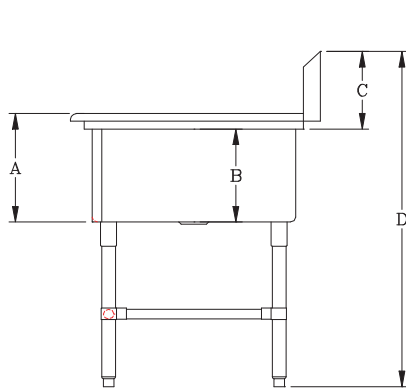

SPECIFY LEFT SIDE OR RIGHT SIDE DRAIN BOARD

CONSTRUCTION:

- TOP: STAINLESS STEEL SINKS ARE TIG WELDED, EXPOSED WELDS ARE POLISHED TO MATCH ADJACENT SURFACE
- BASE: STAINLESS STEEL BASES, STANDARD K.D.

16GA "3PB-1D" PRO-BOWL PLATTER SINKS

DETAILED SPECIFICATIONS

	12" DEEP	14" DEEP
A	14"	16"
B	12"	14"
C	10"	10"
D	43"	43"

BOWLS

BOWL SIZE	F	G	H	I	J
24 X 24	29-1/2"	24"	-	14-15/16"	-
32 X 12	29-1/2"	24"	8-5/16"	-	20-5/16"

(12" DEEP) 16GA "3PBPS3224-1D" PRO-BOWL PLATTER SINKS

MODEL	BOWL SIZE	DIMENSIONS	DB	WT. (LBS)	
3PBPS3224-1D24	24 X 24 X 12	32 X 12 X 12	84-3/16" X 29-1/2"	24"	200
3PBPS3224-1D30	24 X 24 X 12	32 X 12 X 12	90-3/16" X 29-1/2"	30"	204

(14" DEEP) 16GA "3PBPS3224-1D" PRO-BOWL PLATTER SINKS

MODEL	BOWL SIZE	DIMENSIONS	DB	WT. (LBS)	
3PBPS32244-1D24	24 X 24 X 14	32 X 12 X 14	84-3/16" X 29-1/2"	24"	214
3PBPS32244-1D30	24 X 24 X 14	32 X 12 X 14	90-3/16" X 29-1/2"	30"	219

SOME UNITS SHIP UNASSEMBLED FOR REDUCED SHIPPING COST. ALL DIMENSIONS ARE TYPICAL. TOLERANCE +/- .500"
 John Boos & Co. is constantly engaged in a program of improving products and therefore reserves the right to change specifications without prior notice.