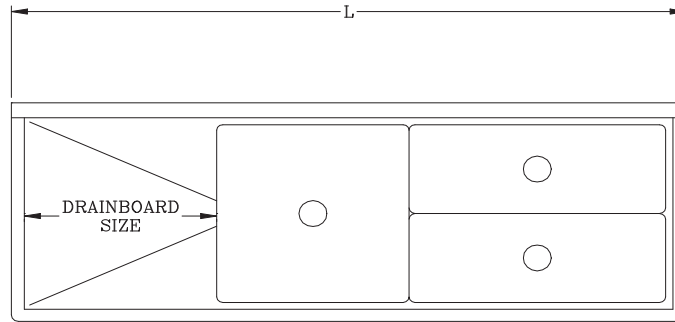

DETAILED SPECIFICATIONS

	12" DEEP	14" DEEP
A	14"	16"
B	12"	14"
C	10"	10"
D	43"	43"

BOWLS

BOWL SIZE	F	G	H	I	J
24 X 24	29-1/2"	24"	-	14-15/16"	-
32 X 12	29-1/2"	24"	8-5/16"	-	20-5/16"

(12" DEEP) 16GA "3PBPS3224-1D" PRO-BOWL PLATTER SINKS

MODEL	BOWL SIZE	DIMENSIONS	DB	WT. (LBS)	
3PBPS3224-1D24	24 X 24 X 12	32 X 12 X 12	84-3/16" X 29-1/2"	24"	200
3PBPS3224-1D30	24 X 24 X 12	32 X 12 X 12	90-3/16" X 29-1/2"	30"	204

(14" DEEP) 16GA "3PBPS3224-1D" PRO-BOWL PLATTER SINKS

MODEL	BOWL SIZE	DIMENSIONS	DB	WT. (LBS)	
3PBPS32244-1D24	24 X 24 X 14	32 X 12 X 14	84-3/16" X 29-1/2"	24"	214
3PBPS32244-1D30	24 X 24 X 14	32 X 12 X 14	90-3/16" X 29-1/2"	30"	219

SOME UNITS SHIP UNASSEMBLED FOR REDUCED SHIPPING COST. ALL DIMENSIONS ARE TYPICAL. TOLERANCE +/- .500"
John Boos & Co. is constantly engaged in a program of improving products and therefore reserves the right to change specifications without prior notice.

3601 S. Banker St. • Effingham, IL 62401 • PO BOX 609 • quotes@johnboos.com

062217

www.johnboos.com

463